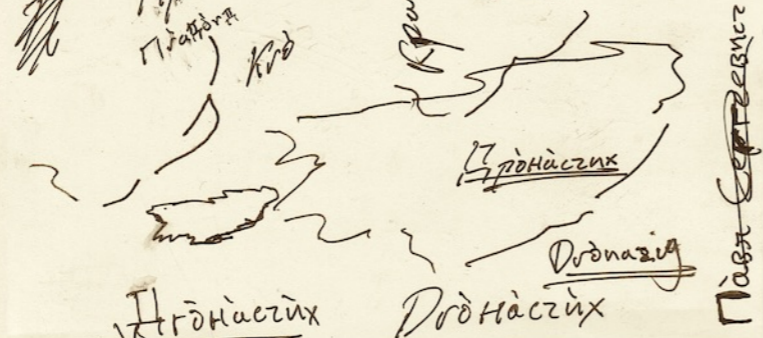

Октогарейх
Октогарейх

Тронсрих
Додназия
Додназия